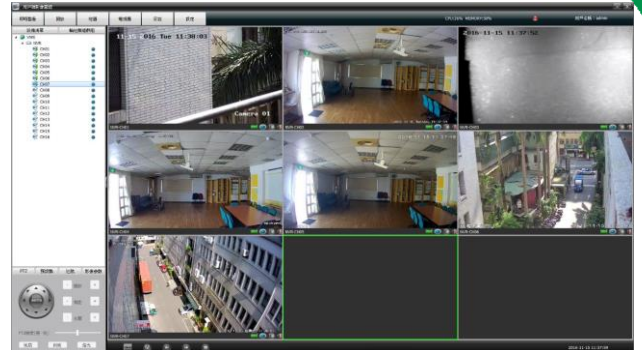

Specification Sheet		
Recording	Recording	Schedule / Motion detection / Manual recording
	Resolution	Up to 5MP 12 FPS, 2MP at 30 FPS
	Live	Up to 64 channels
	Schedule	7 day * 24 hrs time table, recording mode configurable
	Alarm recording	Face detection, audio detection, tampering, motion, DI alarm detection
	Onvif	Yes
Video format	Compression	H.264/Mjpeg
	Code Rate	32Kbps-16Mbps
	Frame rate	30fps
	Stream	Main Stream/Sub Stream
	Audio	G.711
Playback	speed	FR: 1/8, 1/4, 1/2, 1X, 2X, 4X, 8X, 16X FF: 1/8, 1/4, 1/2, 1X, 2X, 4X, 8X, 16X
	Search	Date, time, event, motion
	Multiple channel playback	Up to 9 channels & grouping playback
eMap	eMap live monitoring	Support
Access log	Access log	Alarm \ operate \ Remote
Backup	Remote	NVR/IPC Video & Audio Backup
	Local	NVR/IPC Video & Audio Backup
PTZ	Scan	Group Scan
	Control	PAN/ Tilt /Zoom/Focus/Iris
	Number of Preset	255
Network	Web interface	Live web interface
	Mobile support	iPhone and Android
	Protocols	TCP/IP / HTTP / RTSP / ONVIF / SMTP / DNS / PPPoE
Other	User management	User authentication: three level: admin, operator, and guest, features configurable
	DST	Daylight saving time by Windows OS
	OS	Windows 10 \ Windows 8 \ Windows 7 \ Windows Vista \ Windows XP
	Language	English, Chinese
	Equipment requirements	Intel E5 or I7/4GB memory